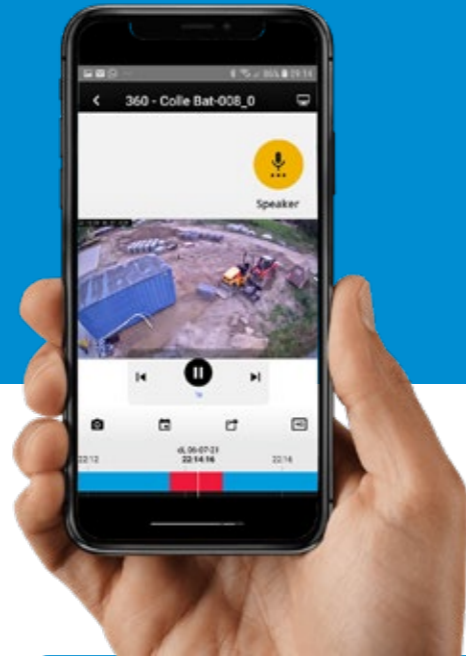

Rental No.
 576055

COLLÉ SECURITY SERVICES

Stealing will become pointless

Protect, Detect, Trace.

Visit colle.eu/en/security-services

COLLÉ SECURITY SERVICES

Collé Security Services is the ultimate total supplier for temporarily securing your machines and equipment. We offer our customers a one-stop supply of all professional security solutions, for both small and large projects and events.

Visit colle.eu/en/security-services for more information.

Unique app provides you with 24/7 live images at the secured locations

- High quality real-time images
- Images can be re-viewed in high resolution
- Images can be monitored on all devices
- Automatic motion detection
- Installation according to GDPR regulations
- Camera and speaker can be operated by app
- Optional control room service (PAC1)