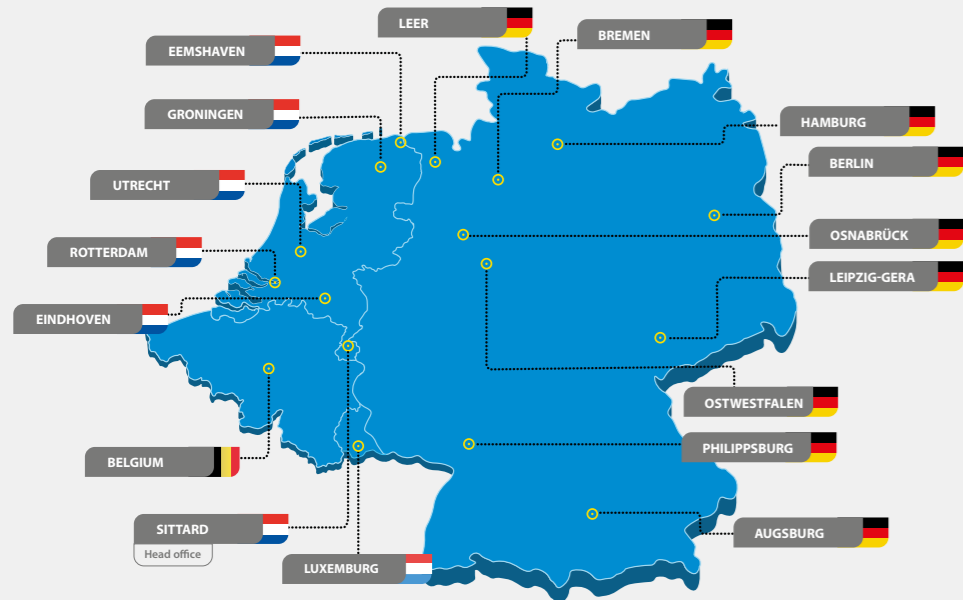

i COLLÉ PROVIDES PEACE OF MIND
Collé Security Services provides a tailor-made security offer for every project, location and event